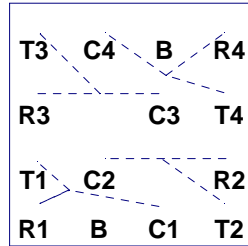

F6AOJ v1 02/2007

Beverages Switch box
for Twinax lines 100 Ohm

Relay shielded 4RT 26v 150 ohm

AEMGP GP14-X-150ADB

RL1 , RL2 , RL3

RL1

RL2

RL3

Teflon twisted pair (wrapping size) length 2"

100 ohm symmetrical Internal lines
are made with 2 twisted coax
coax 50 ohm diam 2.54 mm length <7"

Channel insulation >80 dB mesured @50ohm asymmetrical