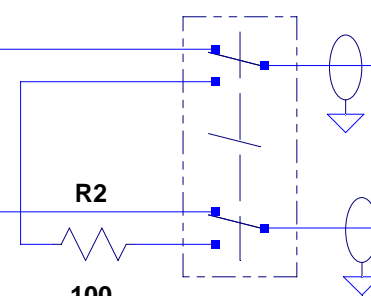

F6AOJ v1 02/2007

Beverages Switch box
for Twinax lines 100 Ohm

Relay shielded 4RT 26v 150 ohm

AEMGP GP14-X-150ADB

RL1 , RL2 , RL3

RL1

RL2

RL3

Teflon twisted pair (wrapping size) length 2"

100 ohm symmetrical Internal lines
are made with 2 twisted coax
coax 50 ohm diam 2.54 mm length <7"

Channel insulation >80 dB mesured @50ohm asymmetrical