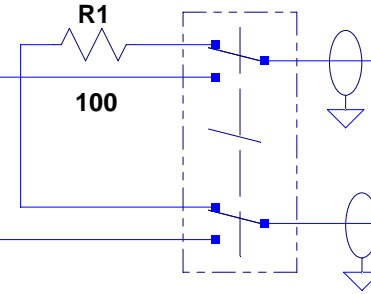

F6AOJ v1 02/2007

Beverages Switch box
for Twinax lines 100 Ohm

Relay shielded 4RT 26v 150 ohm

AEMGP GP14-X-150ADB

RL1 , RL2 , RL3

RL1

RL2

RL3

Teflon twisted pair (wrapping size) length 2"

100 ohm symmetrical Internal lines
are made with 2 twisted coax
coax 50 ohm diam 2.54 mm length <7"

Channel insulation >80 dB mesured @50ohm asymmetrical