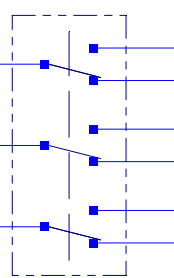

F6AOJ v1 02/2007

Beverages Switch box
for Twinax lines 100 Ohm

Relay shielded 4RT 26v 150 ohm

AEMGP GP14-X-150ADB

RL1 , RL2 , RL3

RL1

RL2

RL3

Teflon twisted pair (wrapping size) length 2"

100 ohm symmetrical Internal lines
are made with 2 twisted coax
coax 50 ohm diam 2.54 mm length <7"

Channel insulation >80 dB mesured @50ohm asymmetrical